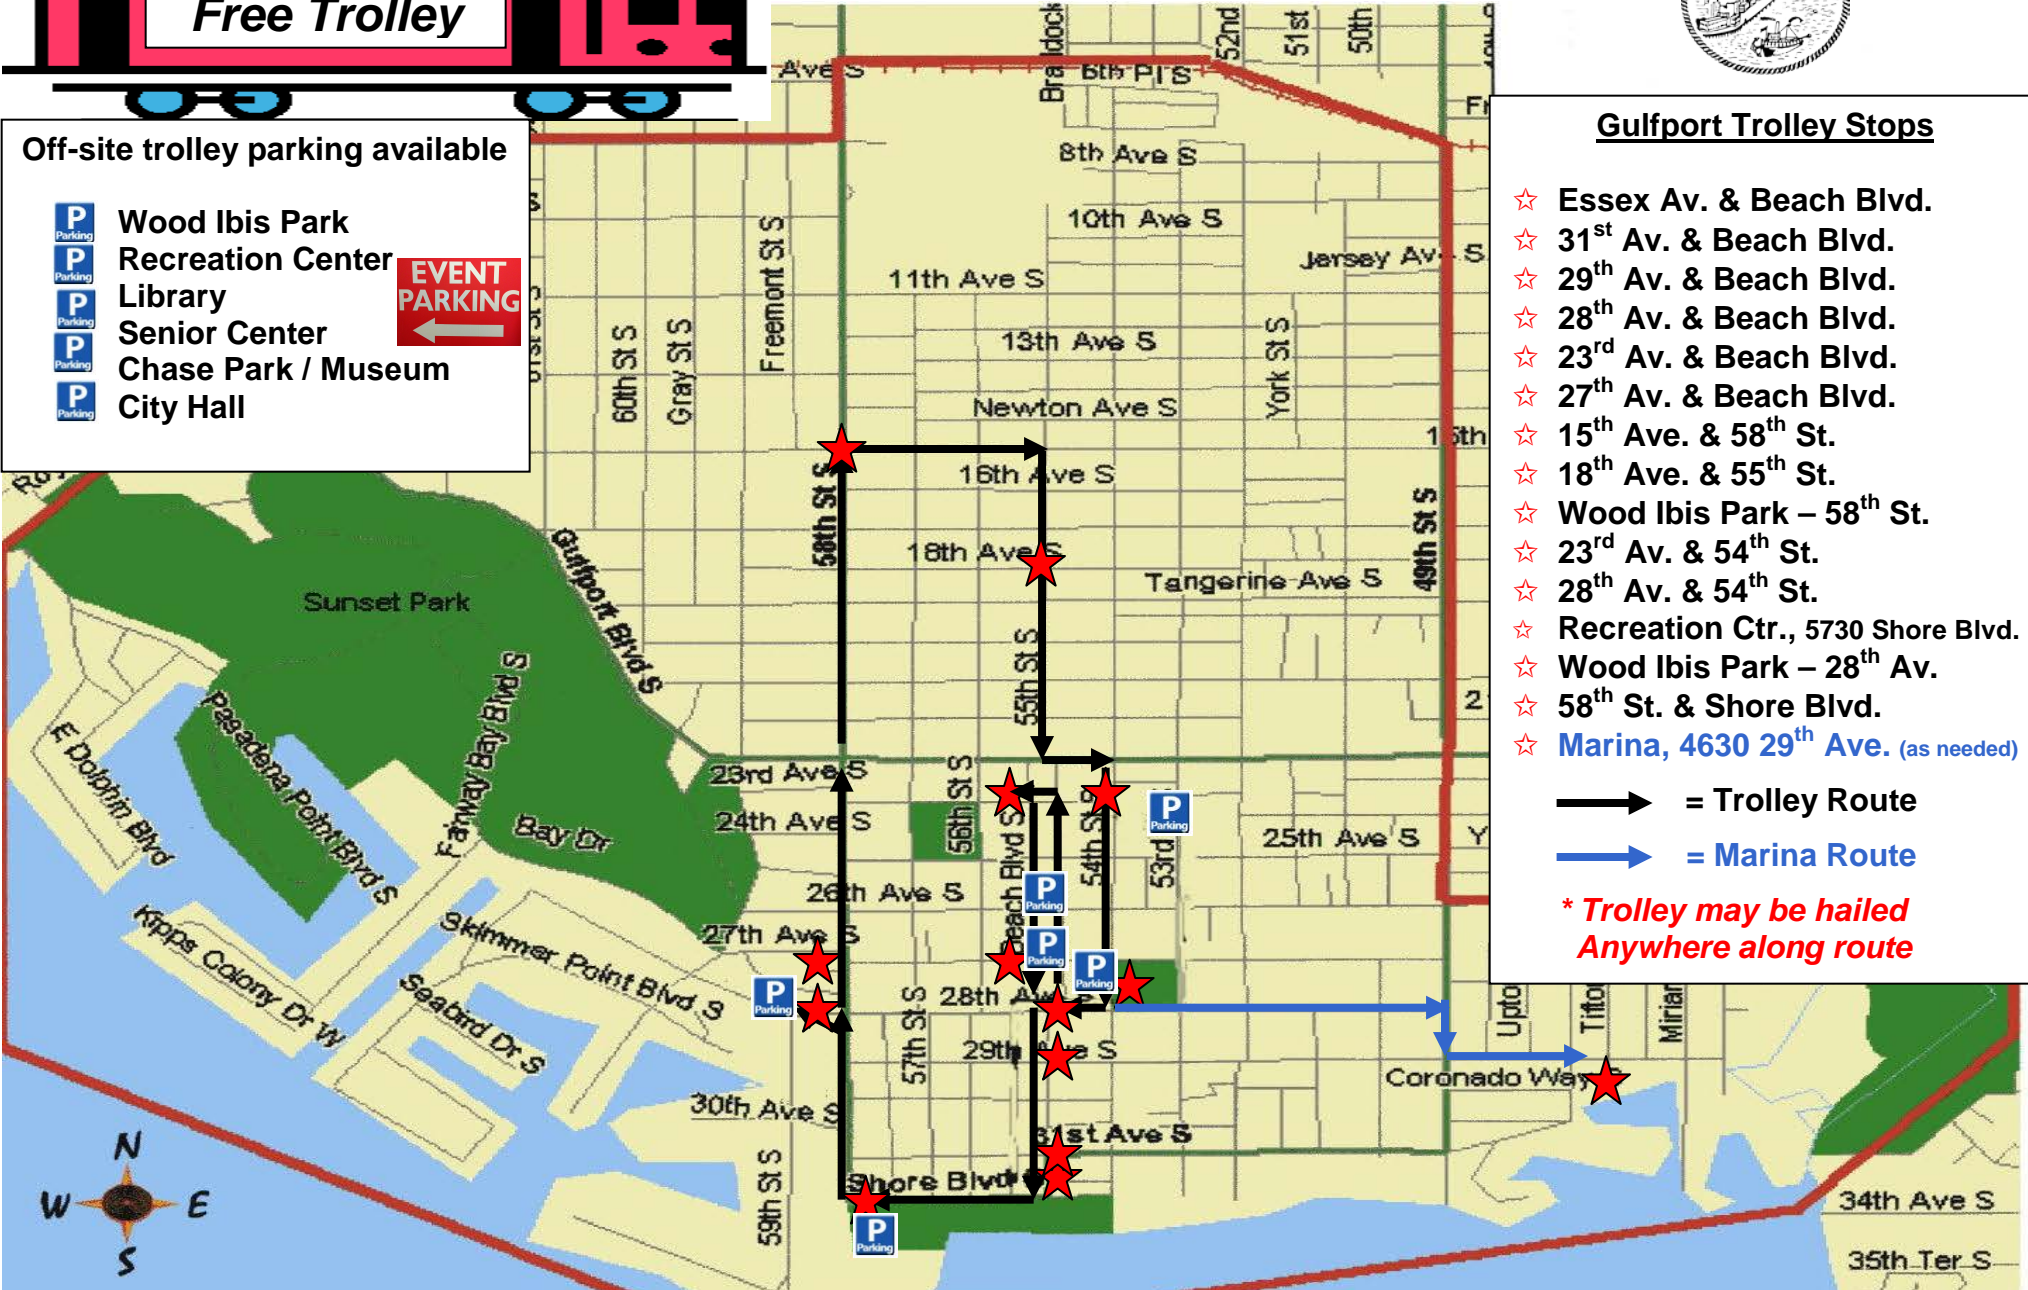

OFF SITE PARKING

Off-site trolley parking available

- Wood Ibis Park
- Recreation Center
- Library
- Senior Center
- Chase Park / Museum
- City Hall

Gulfport Trolley Stops

- ☆ Essex Av. & Beach Blvd.
- ☆ 31st Av. & Beach Blvd.
- ☆ 29th Av. & Beach Blvd.
- ☆ 28th Av. & Beach Blvd.
- ☆ 23rd Av. & Beach Blvd.
- ☆ 27th Av. & Beach Blvd.
- ☆ 15th Ave. & 58th St.
- ☆ 18th Ave. & 55th St.
- ☆ Wood Ibis Park – 58th St.
- ☆ 23rd Av. & 54th St.
- ☆ 28th Av. & 54th St.
- ☆ Recreation Ctr., 5730 Shore Blvd.
- ☆ Wood Ibis Park – 28th Av.
- ☆ 58th St. & Shore Blvd.
- ☆ Marina, 4630 29th Ave. (as needed)

= Trolley Route

= Marina Route

** Trolley may be hailed Anywhere along route*

City of Gulfport Free Trolley Service Route: 6:00 - 10:00 p.m.
Off Site Parking Locations for 1st Friday and 3rd Saturday Art Walk
Provided by the City of Gulfport, Florida